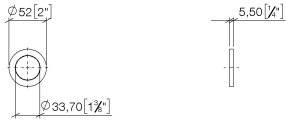

12 730 970

- rosette Ø 52 mm

For combination with exposed trim parts 33800875-FF / 33805875-FF / 33816875-FF / 33818875-FF / 33826875-FF / 13700845-FF / 13700846-FF / 20713845-FF / 20713846-FF /

33500845-FF / 33506845-FF / 33521845-FF / 33526845-FF / 33526845-FF / 33500670-FF / 33521670-FF / 33537670-FF / 33600670-FF / 33800760-FF / 33800790-FF / 33826790-FF only.

12 730 970

mm [inches]

12 730 970

Parts for other
finishes can be found
here: Brushed
Platinum

Spare parts list

No.	Item Number	Name	Quantity used	Delivery time
1	90 14 10 043 00 90	seal	1	2